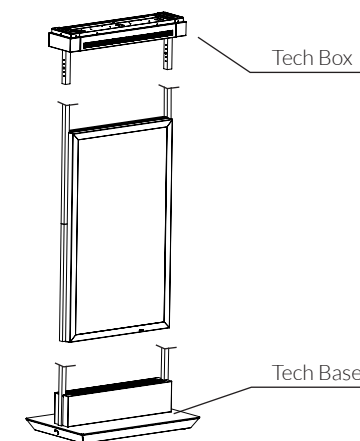

Technical Specification

	VRZ.P46HB	VRZ.L46HB	VRZ.P55HB	VRZ.L55HB

General

Screen orientation	Portrait	Landscape	Portrait	Landscape
Screen size (inch)	46" + 46"		55" + 55"	
Screen active area (cm)	57,2 X 101,9		68,1 X 121	
Display brightness (nit)	2.500 + 700		2.500 + 700	
Screen resolution (pixel)	Full HD - 1920x1080		Full HD - 1920x1080	
Contrast ratio (typ)	4000:1 (typ)		4000:1 (typ) + 1100:1 (typ)	
Viewing angle (H/V)	178° / 178°		178° / 178°	
Backlight Life Cycle	50.000 hours		50.000 hours	
System operation	24/7/365		24/7/365	
Screen side	Single		Single	

Environment

Environment protection	Indoor IP20 (Nema 1)	Indoor IP20 (Nema 1)
Sun exposure	allowed	allowed
Operating temperature	0°C / +35°C	0°C / +35°C
Environment humidity	10% - 80%	10% - 80%
Antivandal protection	IK04	IK04

Enclosure

Air cooling system	passive dissipation	passive dissipation
Enclosure material	Aluminium	Aluminium
Glass	--	--
Glass reflection	--	--
Standard enclosure color	Glossy steel	Glossy steel
Standard glass color	--	--

Power

Vac supply	230V AC +/- 10	230V AC +/- 10
Power consumption (typ)	320 W	485 W

Dimensions

Height (cm) [only monitor]	110	71	130	81
Width (cm) [TechBox]	71 [80]	115 [124]	81 [90]	130 [139]
Depth (cm) [TechBase]	10	10	10	10
Weight (Kg)	43	44	52	54
Notes				

MOUNTING SYSTEMS